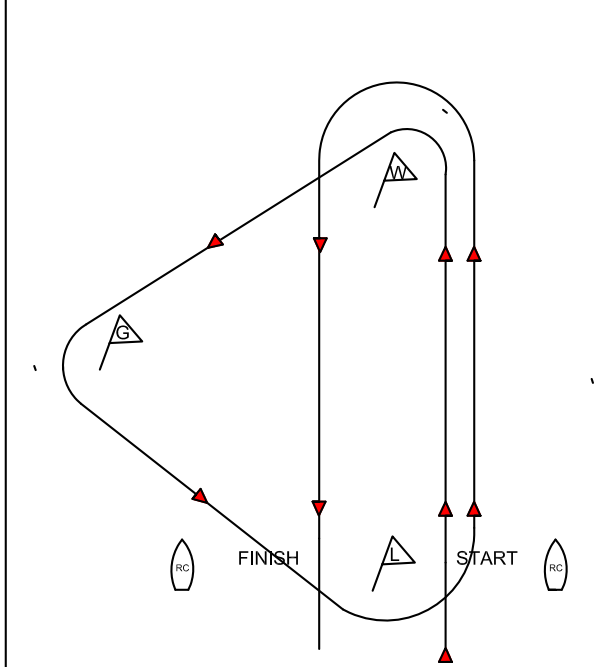

Attachment B-1

Course A4: PHRF-FS Classes

4 Legs, Downwind (Leeward) Finish

Example: R.C will post "A" (all PHRF-FS boats), "L" (Leeward finish), followed by the numbers of the marks to be rounded.
Post: A-L37. Announce: "Alpha Course: Lima Three Seven"

Course A5: PHRF-FS Classes

5 Legs, Upwind (Windward) Finish

Example: R.C will post "A" (all PHRF-FS boats), "W" (Windward finish), followed by the numbers of the marks to be rounded.
Post: A-W37. Announce: "Alpha Course: Whiskey Three Seven"

Course B5: PHRF-NFS Classes

5 Legs, Downwind (Leeward) Finish

Example: R.C will post "B" (all PHRF-NFS boats), "L" (Leeward finish), followed by the numbers of the marks to be rounded.
Post: B-L357. Announce: "Bravo Course: Lima Three Five Seven"