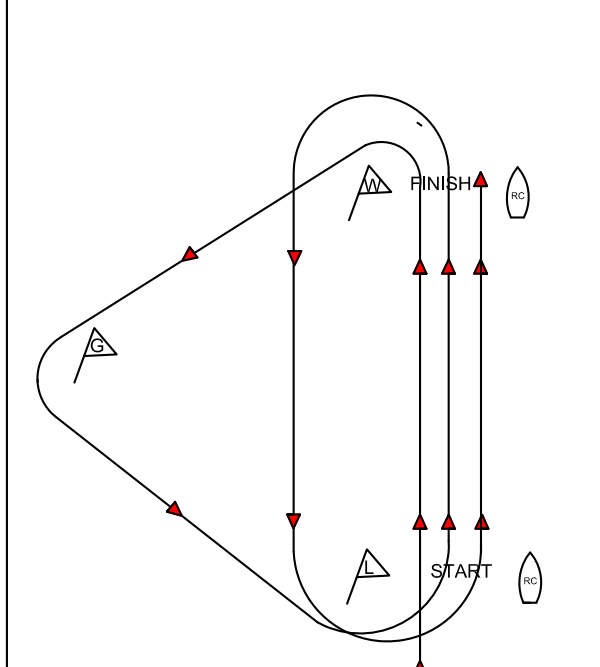

Attachment B-1

Course A4: PHRF-FS Classes

4 Legs, Downwind (Leeward) Finish

Example: R.C will post "A" (all PHRF-FS boats), "L" (Leeward finish), followed by the numbers of the marks to be rounded.
Post: A-L37. Announce: "Alpha Course: Lima Three Seven"

Course A5: PHRF-FS Classes

5 Legs, Upwind (Windward) Finish

Example: R.C will post "A" (all PHRF-FS boats), "W" (Windward finish), followed by the numbers of the marks to be rounded.
Post: A-W37. Announce: "Alpha Course: Whiskey Three Seven"

Course B5: PHRF-NFS Classes

5 Legs, Downwind (Leeward) Finish

Example: R.C will post "B" (all PHRF-NFS boats), "L" (Leeward finish), followed by the numbers of the marks to be rounded.
Post: B-L357. Announce: "Bravo Course: Lima Three Five Seven"