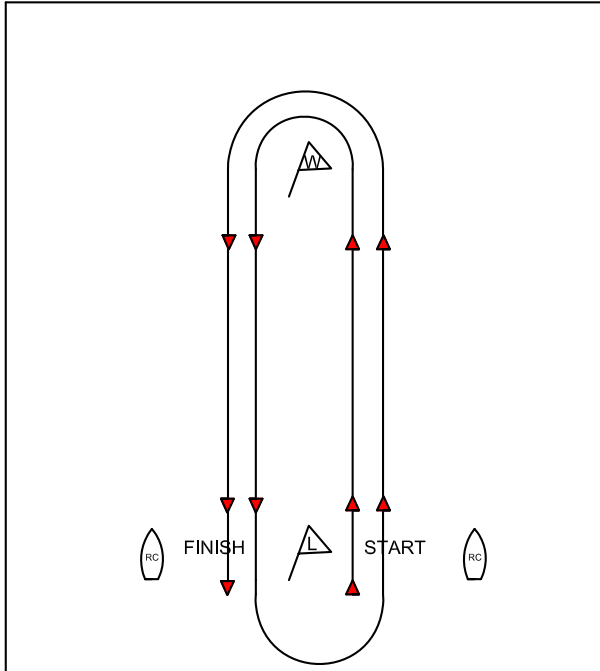

Attachment B-1

Course A4: PHRF-FS Classes

4 Legs, Downwind (Leeward) Finish

Example: R.C will post "A" (all PHRF-FS boats), "L" (Leeward finish), followed by the numbers of the marks to be rounded.
Post: A-L37. Announce: "Alpha Course: Lima Three Seven"

Course A5: PHRF-FS Classes

5 Legs, Upwind (Windward) Finish

Example: R.C will post "A" (all PHRF-FS boats), "W" (Windward finish), followed by the numbers of the marks to be rounded.
Post: A-W37. Announce: "Alpha Course: Whiskey Three Seven"

Course B5: PHRF-NFS Classes

5 Legs, Downwind (Leeward) Finish

Example: R.C will post "B" (all PHRF-NFS boats), "L" (Leeward finish), followed by the numbers of the marks to be rounded.
Post: B-L357. Announce: "Bravo Course: Lima Three Five Seven"