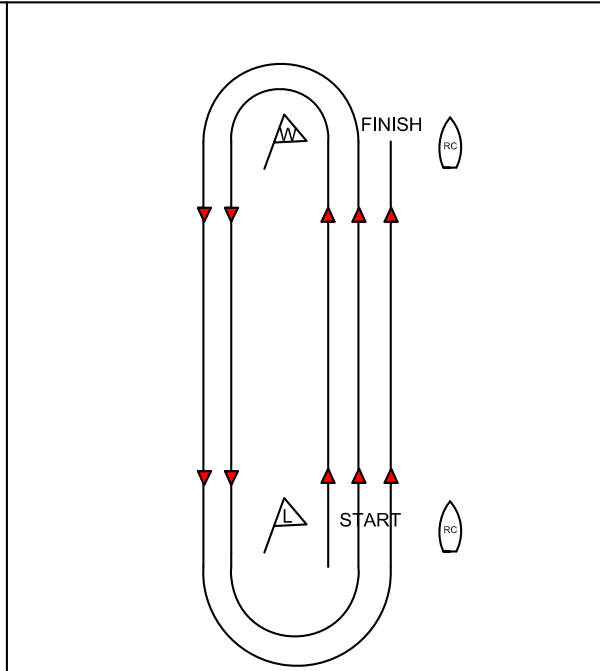

Attachment B-1

Course A4: PHRF-FS Classes

4 Legs, Downwind (Leeward) Finish

Example: R.C will post "A" (all PHRF-FS boats), "L" (Leeward finish), followed by the numbers of the marks to be rounded.
Post: A-L37. Announce: "Alpha Course: Lima Three Seven"

Course A5: PHRF-FS Classes

5 Legs, Upwind (Windward) Finish

Example: R.C will post "A" (all PHRF-FS boats), "W" (Windward finish), followed by the numbers of the marks to be rounded.
Post: A-W37. Announce: "Alpha Course: Whiskey Three Seven"

Course B5: PHRF-NFS Classes

5 Legs, Downwind (Leeward) Finish

Example: R.C will post "B" (all PHRF-NFS boats), "L" (Leeward finish), followed by the numbers of the marks to be rounded.
Post: B-L357. Announce: "Bravo Course: Lima Three Five Seven"